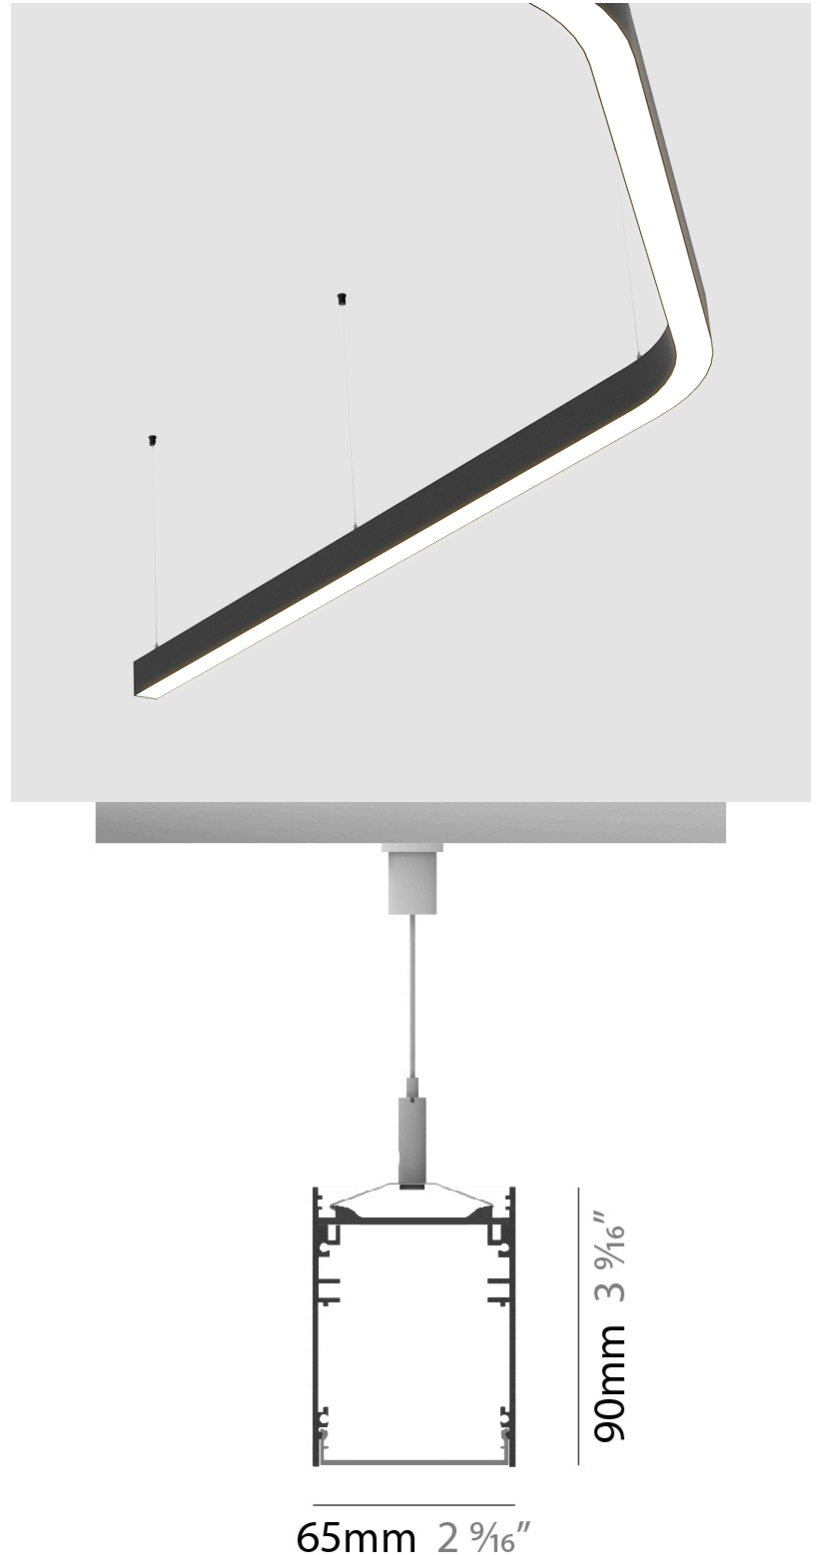

PROJECT	_____
TYPE	_____
SPECIFIER	_____
QUANTITY	_____
DATE	_____

SUPER-G SLIM 65 SUSPENSION

A3SGS65-SUS-SYS

base number

1. To build a product code in our configurator select the specify button on the base model # product page
2. To build a manual product code on this datasheet choose from the options listed below in blue font and add the suffix to the base model #

GENERAL

Series: Super-G
Subseries: Super-G Slim 65
Brand: Prolicht
Division: Architectural
Mounting Type: Suspension
Mounting Location: Ceiling
Subcategory: Profile

PHYSICAL

Shape: Curves
Fixture Finish: SSR / BKV / CWI / CRY / HAB / UFT / ITA / RUA / FTG / MYG / LOD / PUS / FRO / FUP / KIA / POP / BLS / SPG / MEY / GOH / GUM / CHC / COM / ABZ / JAG / OBR / MOS / ROR

ELECTRICAL

Lamp Type: LED (Zhaga Standard)
Dimming: Tri-Mode (Non-Dimming and Phase Dimming (120Vac only) and 0-10V Dimming)
Driver Included: Yes
Driver Location: Integrated
Driver Type: Constant Current - Universal
Driver Class: Class 2
Input Voltage (V): 120 - 277
Constant Current (MA): 350

LED

Lamp Life (hrs): 50000
Upon Request: Color Temperature RGB-W Tunable CRI (no minimum qty) price increase + longer lead time

OPTICAL

RATINGS AND CERTIFICATIONS

Certified By: Certified for North American Standards
IP rating: IP20